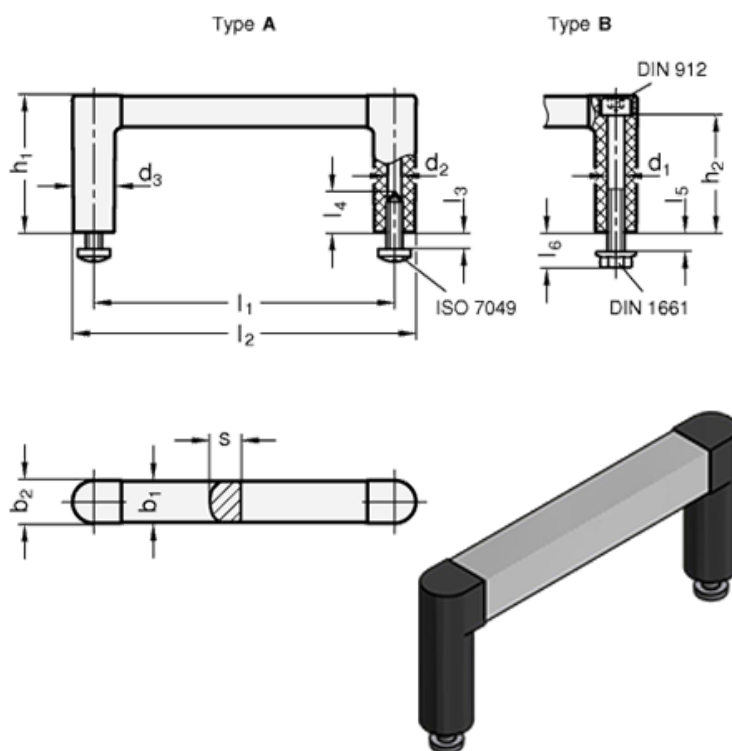

Data Sheet

Article number: 2042312100BESS

Description: E+G Handle GN 423-12-100-B-ESS
- ESS black / black, matte finish

Measures

b1 = 12	l2	= 112.5
b2 = 12.5	l3 Max.	= 5
d1 = M5	l4 Min.	= -
d2 = -	l5 Max.	= 5
d3 = 12.5	l6	= 10.5
h1 = 40	s	= 9
h2 = 34.5	Weight (g)	= 46
l1 = 100		